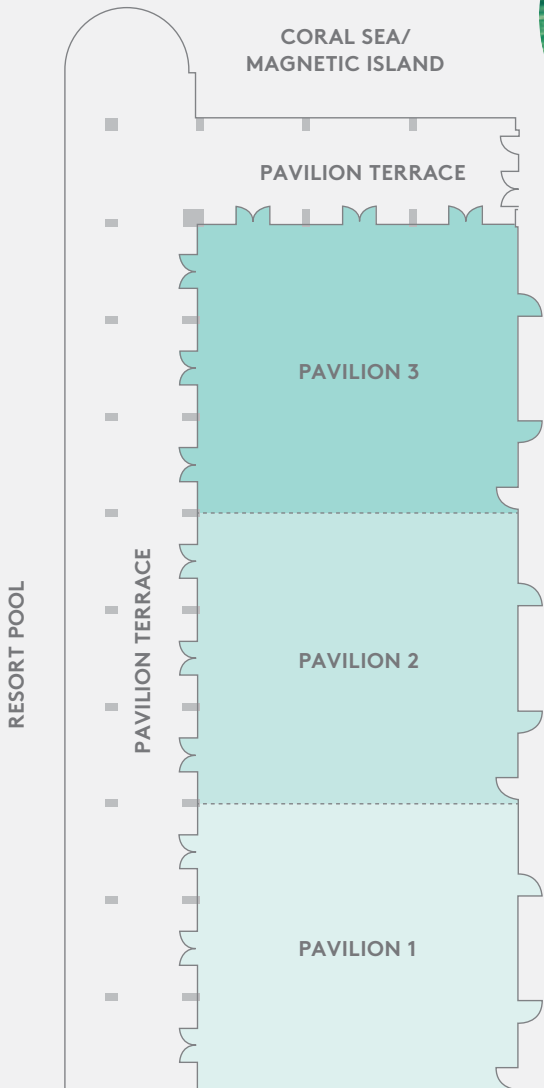

THE PAVILION

The Pavilion is a custom built facility that can be configured into 1, 2 or 3 event spaces.

Guests can enjoy pre dinner drinks around The Pavilion Terrace before moving inside for a truly memorable event. The Pavilion is serviced from a custom-built kitchen and includes state of the art audio system to suit its architectural design. With natural light and a neutral colour palate, The Pavilion will suit any theme for your special occasion. The high timber ceilings and views to the infinity pool and Coral Sea will offer a venue with a difference at The Ville Resort – Casino.

Venue	Theatre	Classroom	Cabaret	Banquet	Cocktail
The Pavilion	1140	350	480	600/550	1140
Pavilion 1	320	100	160	200	320
Pavilion 2	320	100	160	200	320
Pavilion 3	500	100	160	200	500
Pavilion 1 & 2	640	200	320	400	640
Pavilion 2 & 3	820	200	320	400	820